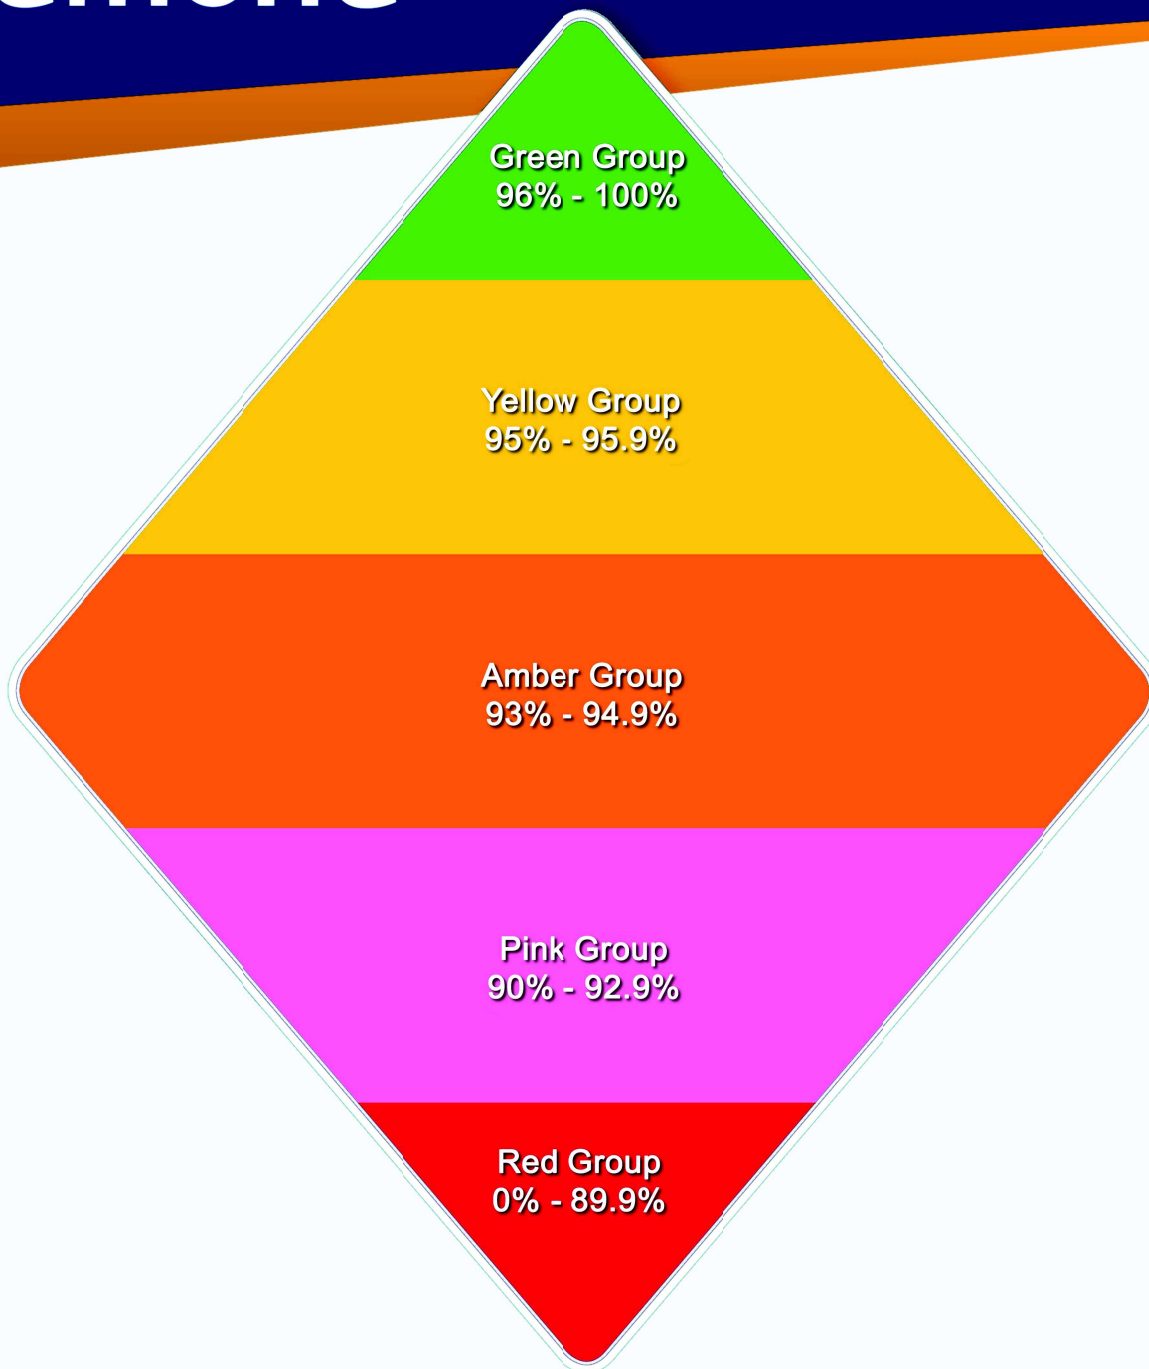

# Attendance Diamond

## Attendance Groups

Green	No risk
Yellow	Risk of underachievement
Amber	Serious risk of underachievement
Pink	Severe risk of underachievement
Red	Extreme risk - Court action